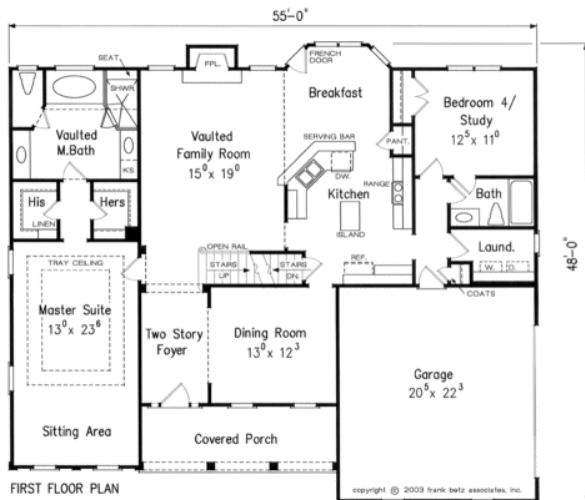

AMBER BROOKE Farms

1st Floor	1805 sq. ft.
2nd Floor	593 sq. ft.
Total	2398 sq. ft.
Opt. Bonus	255 sq. ft.

Tullamore Square

For more information call Carol Hammock Realty (404) 234-2690