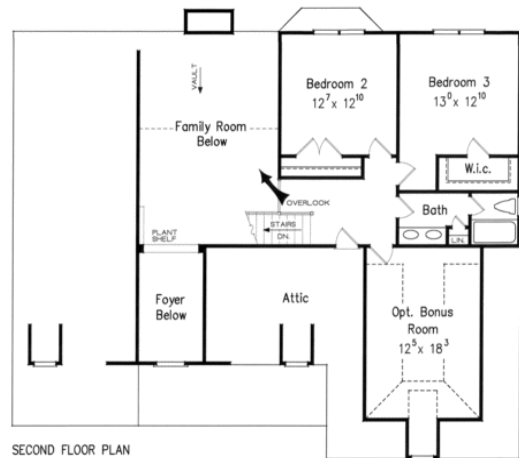

AMBER BROOKE Farms

1st Floor	1805 sq. ft.
2nd Floor	593 sq. ft.
Total	2398 sq. ft.
Opt. Bonus	255 sq. ft.

Tullamore Square

For more information call Carol Hammock Realty (404) 234-2690