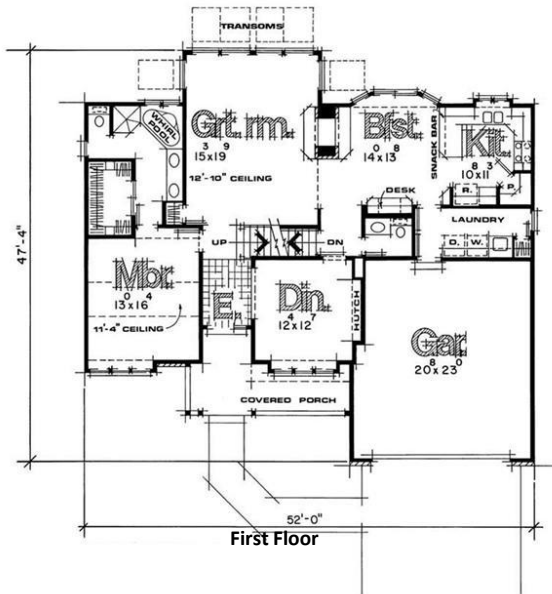

AMBER BROOKE Farms

1 st Floor	1421 sq. ft.
2 nd Floor	448 sq. ft.
Total	1869 sq. ft.

Trenton

For more information call Carol Hammock Realty (404) 234-2690