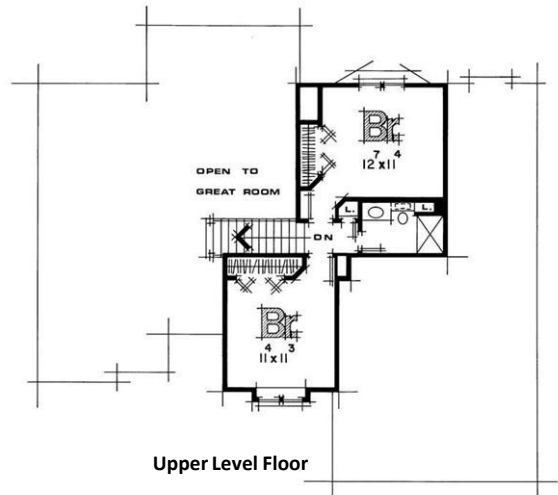

AMBER BROOKE Farms

1 st Floor	1421 sq. ft.
2 nd Floor	448 sq. ft.
Total	1869 sq. ft.

Trenton

For more information call Carol Hammock Realty (404) 234-2690