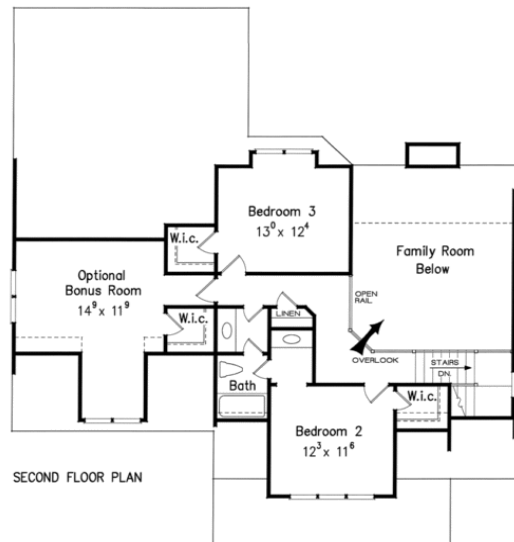

AMBER BROOKE Farms

1st Floor 1561 sq. ft.
2nd Floor 578 sq. ft.
Total 2139 sq. ft.
Opt. Bonus 274 sq. ft.

Pasadena

For more information call Carol Hammock Realty (404) 234-2690