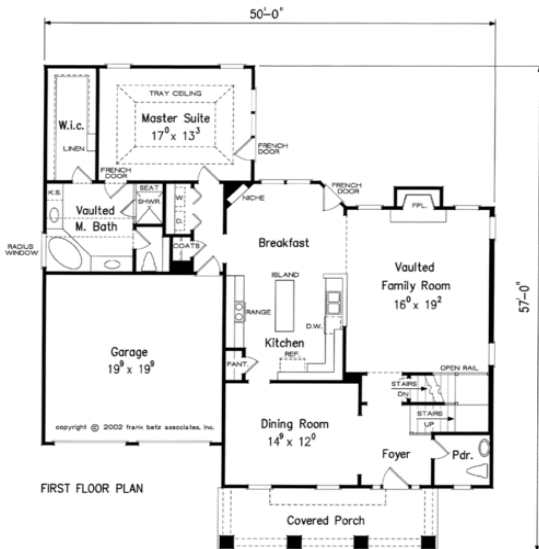

AMBER BROOKE Farms

1st Floor 1561 sq. ft.
2nd Floor 578 sq. ft.
Total 2139 sq. ft.
Opt. Bonus 274 sq. ft.

Pasadena

For more information call Carol Hammock Realty (404) 234-2690