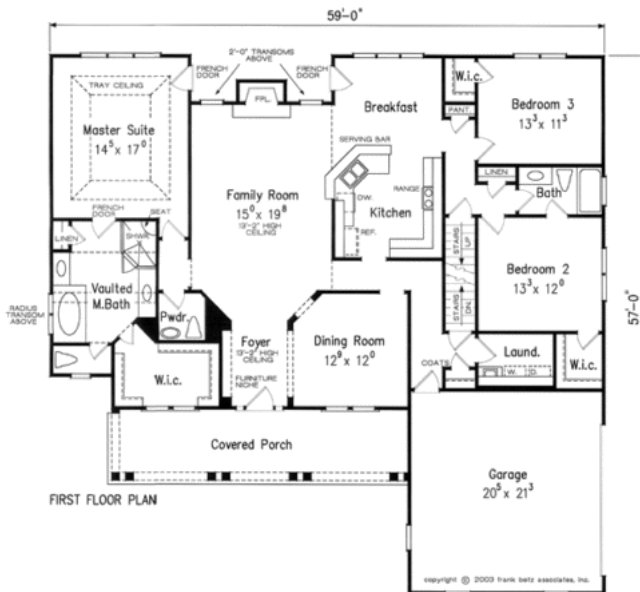

AMBER BROOKE Farms

1st Floor 2073 sq. ft.
Total 2073 sq. ft.
Opt 2nd Floor 350 sq. ft.

Palmdale

For more information call Carol Hammock Realty (404) 234-2690