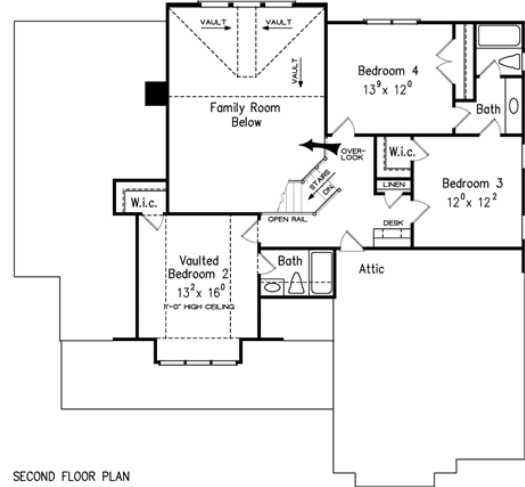

AMBER BROOKE Farms

1st Floor 1755 sq. ft.
2nd Floor 864 sq. ft.
Total 2619 sq. ft.

Kensington Park

For more information call Carol Hammock Realty (404) 234-2690