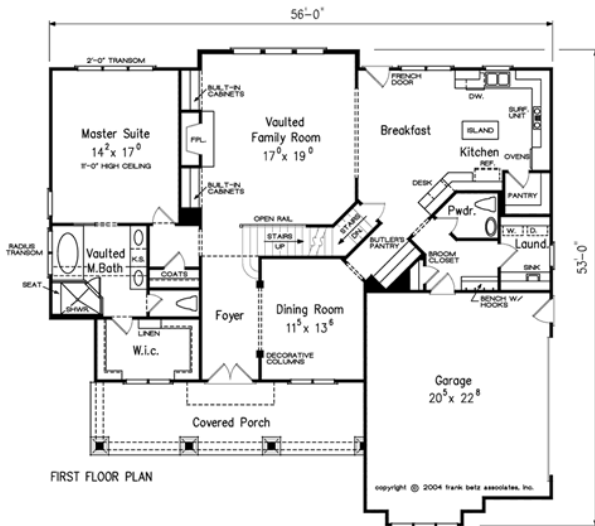

AMBER BROOKE Farms

1st Floor 1755 sq. ft.
2nd Floor 864 sq. ft.
Total 2619 sq. ft.

Kensington Park

For more information call Carol Hammock Realty (404) 234-2690