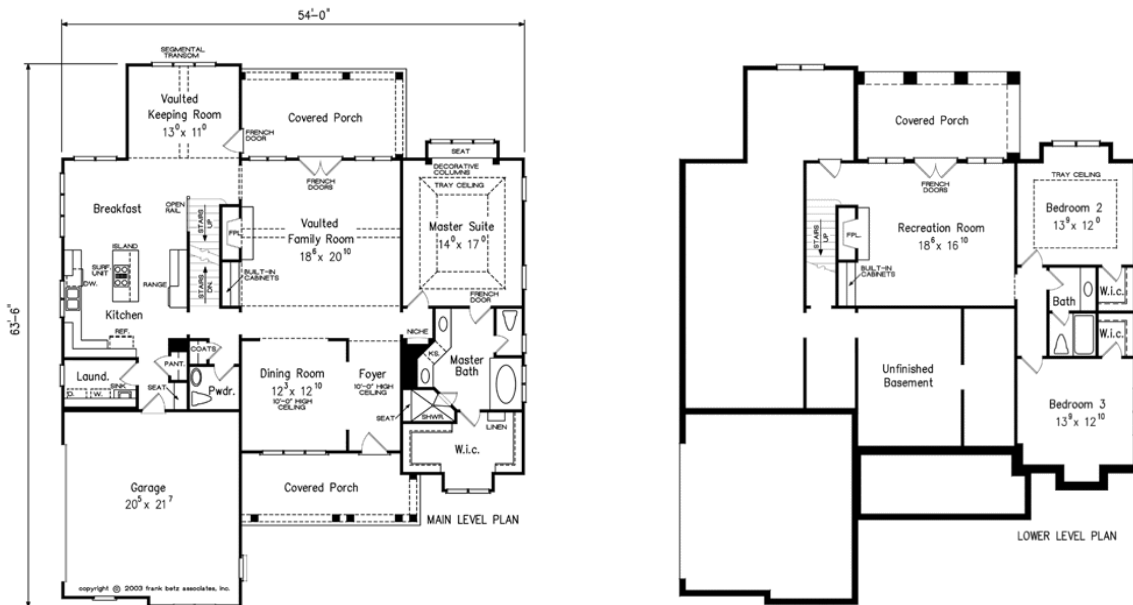

AMBER BROOKE Farms

Lower Level 940 sq. ft.
Main Level 1977 sq. ft.
Total 2917 sq. ft.
Opt 2nd Floor 260 sq. ft.

Hickory Grove

For more information call Carol Hammock Realty (404) 234-2690