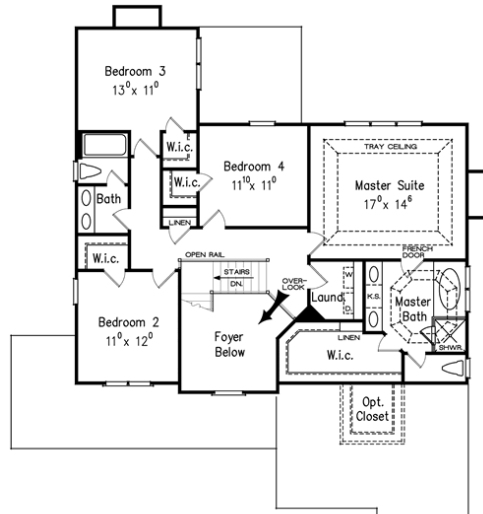

AMBER BROOKE Farms

FIRST FLOOR PLAN

SECOND FLOOR PLAN

1st Floor	1240 sq. ft.
2nd Floor	1229 sq. ft.
Total	2443 sq. ft.

Culbertson

For more information call Carol Hammock Realty (404) 234-2690