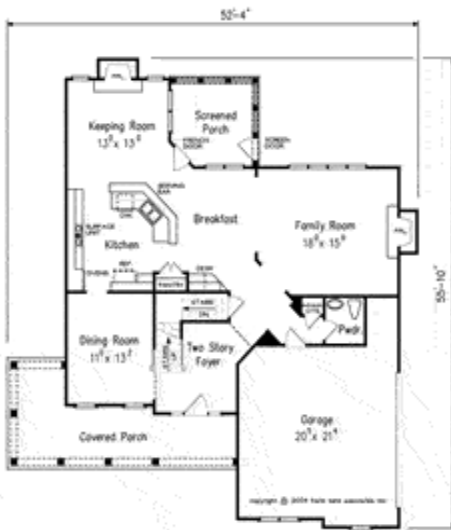

AMBER BROOKE Farms

FIRST FLOOR PLAN

SECOND FLOOR PLAN

1st Floor	1240 sq. ft.
2nd Floor	1229 sq. ft.
Total	2443 sq. ft.

Culbertson

For more information call Carol Hammock Realty (404) 234-2690